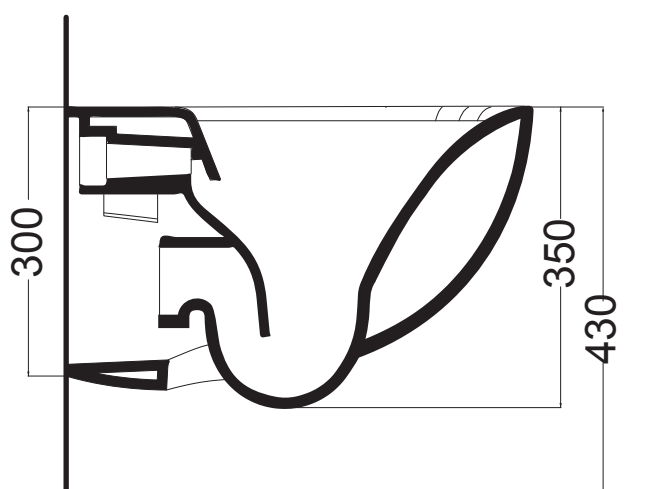

AXA

WILD

3006001 VASO SOSPESO NO-RIM

NORIM

Grande risparmio d'acqua ed una pulizia più semplice ed efficace: questi sono i risultati innovativi del sistema NORIM. L'acqua entra con grande dinamicità e si distribuisce in maniera uniforme su tutta la superficie. Con il sistema senza brida, il vaso viene pulito con maggiore forza e senza spruzzi, garantendo un risultato più efficace nel tempo, ed un sanitario più bello e funzionale a lungo.

Considerable water savings and easier and more efficient cleaning: these are the truly innovative results of the NORIM system. Water enters with great dynamism and is distributed more evenly over the entire surface. With this rim-less system, the toilet is cleaned with greater strength and without splashing, ensuring more effective results over time and a more beautiful and functional bathroom fixture for longer.

N.B.: Le misure indicate possono subire una variazione dello 0,8 % circa, dovuta ad usura stampi o a piccole variazioni delle caratteristiche tecniche relative alle materie prime che compongono l'impasto.

N.B.: Indicated size could have a variation of about 0,8 % due to the use of the moulds or the small variations of the raw materials' technical characteristics used in the mixture.