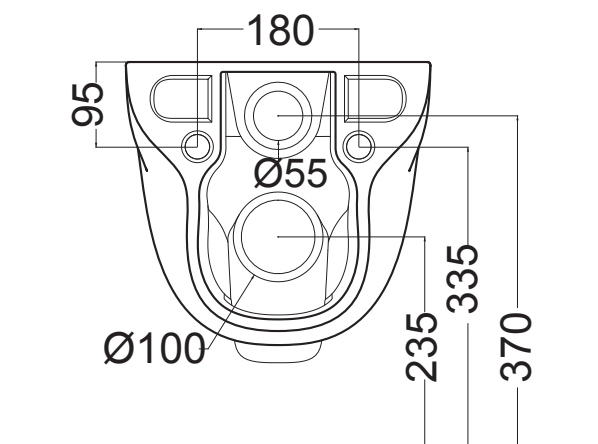

AXA

WILD

3006001 VASO SOSPESO NO-RIM

NORIM

Grande risparmio d'acqua ed una pulizia più semplice ed efficace: questi sono i risultati innovativi del sistema NORIM. L'acqua entra con grande dinamicità e si distribuisce in maniera uniforme su tutta la superficie. Con il sistema senza brida, il vaso viene pulito con maggiore forza e senza spruzzi, garantendo un risultato più efficace nel tempo, ed un sanitario più bello e funzionale a lungo.

Considerable water savings and easier and more efficient cleaning: these are the truly innovative results of the NORIM system. Water enters with great dynamism and is distributed more evenly over the entire surface. With this rim-less system, the toilet is cleaned with greater strength and without splashing, ensuring more effective results over time and a more beautiful and functional bathroom fixture for longer.

N.B.: Le misure indicate possono subire una variazione dello 0,8 % circa, dovuta ad usura stampi o a piccole variazioni delle caratteristiche tecniche relative alle materie prime che compongono l'impasto.

N.B.: Indicated size could have a variation of about 0,8 % due to the use of the moulds or the small variations of the raw materials' technical characteristics used in the mixture.